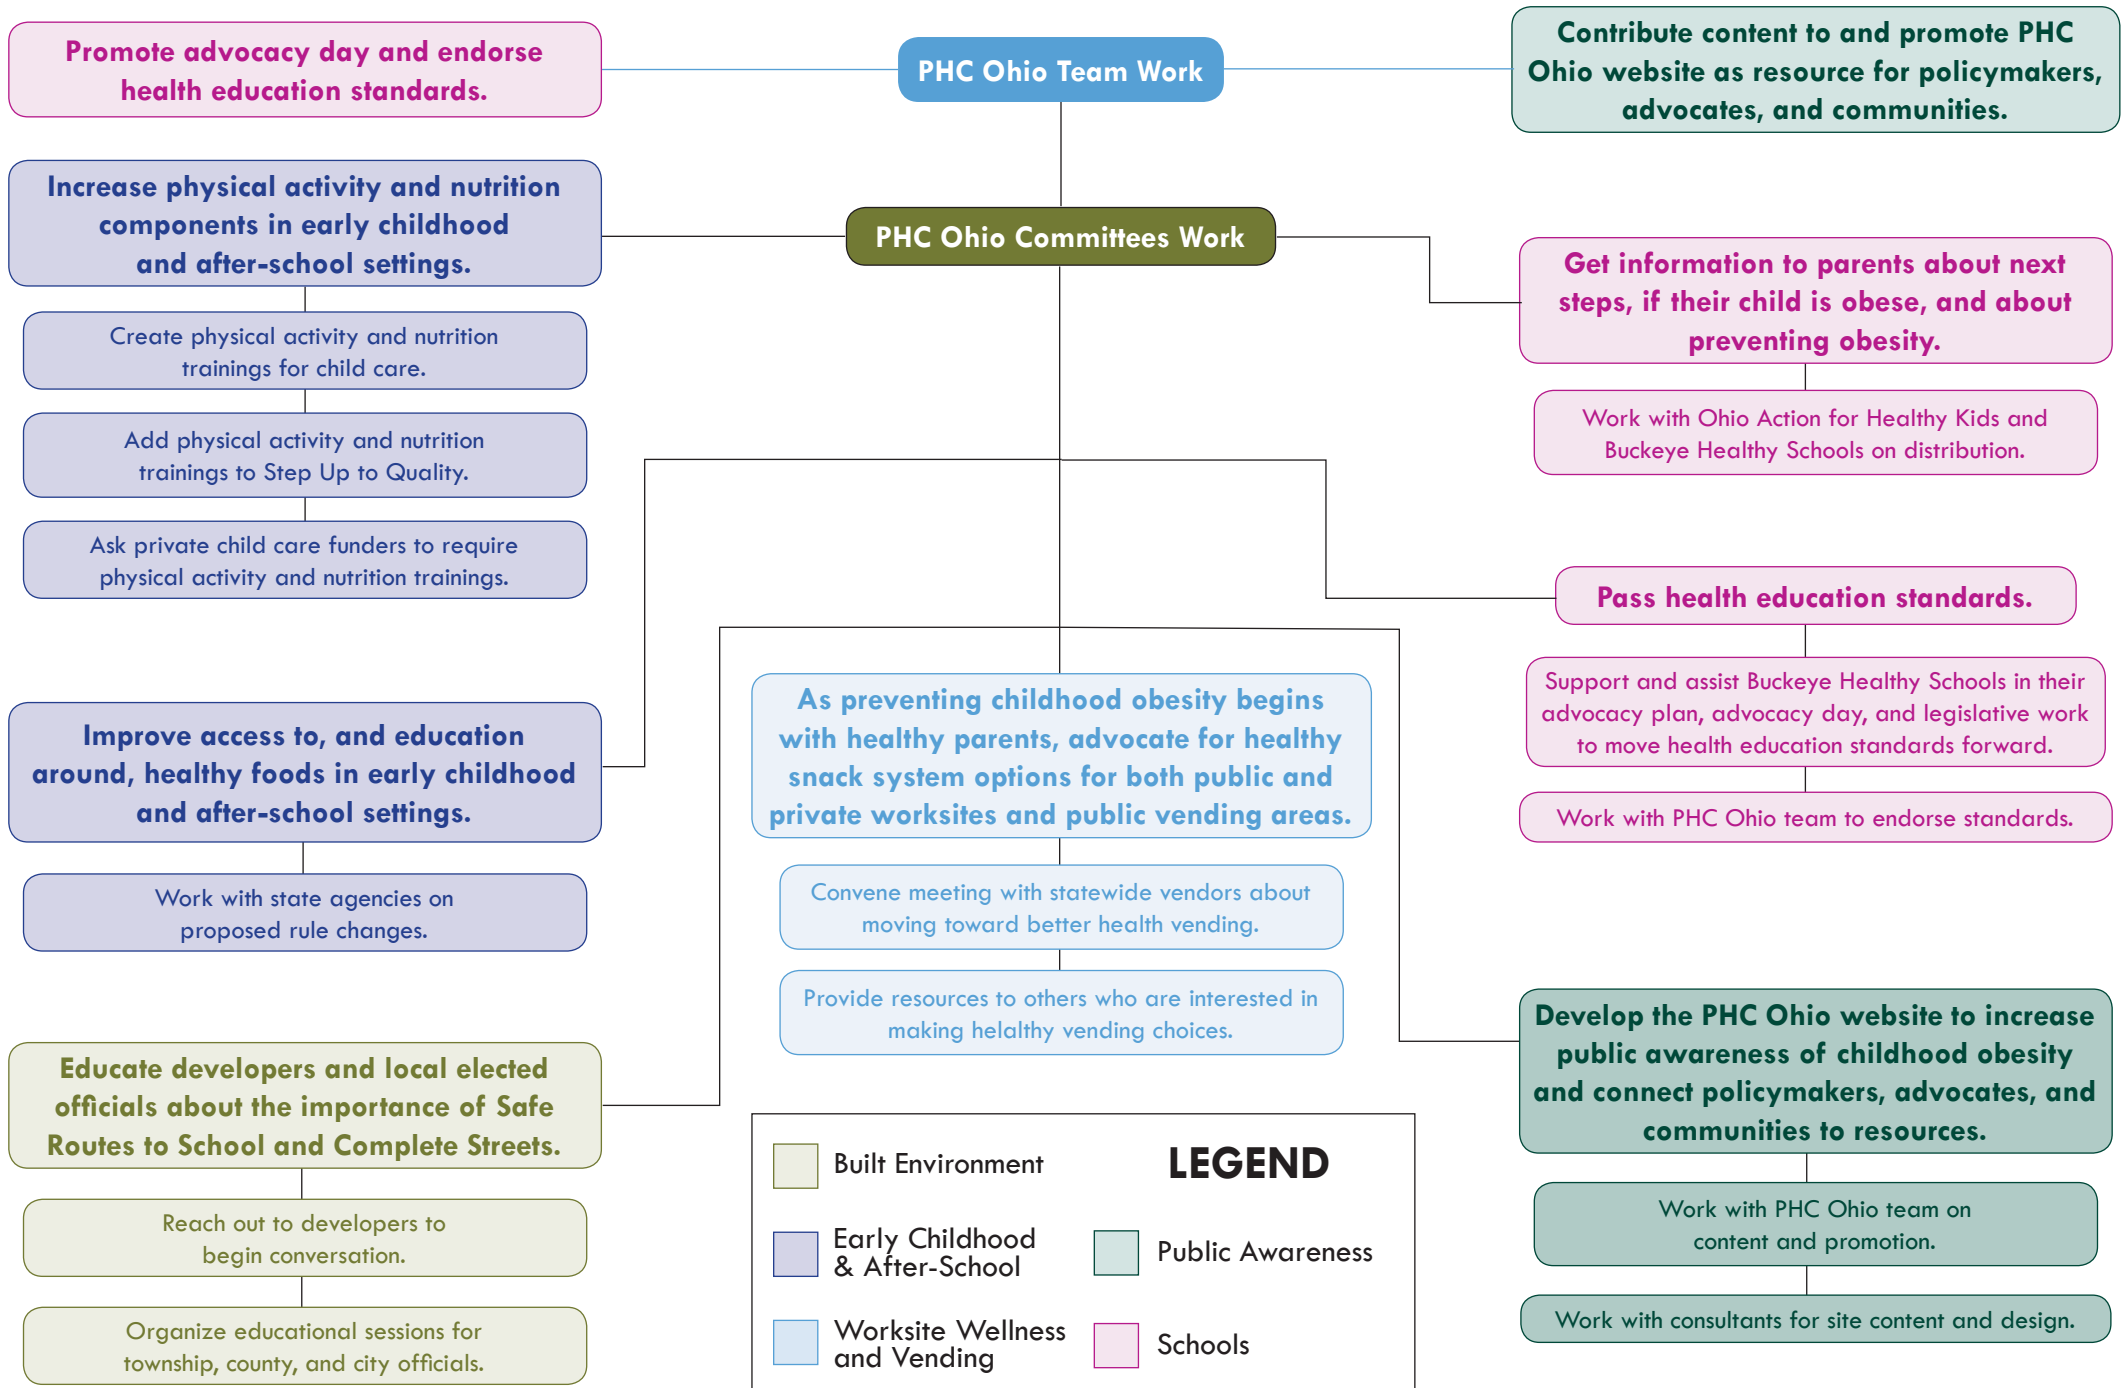

To help children and families choose a healthier path by improving physical activity and nutrition in communities and schools.
 For more information about PHC Ohio, please visit www.phcoho.org.

LEGEND

- Built Environment
- Early Childhood & After-School
- Public Awareness
- Worksite Wellness and Vending
- Schools